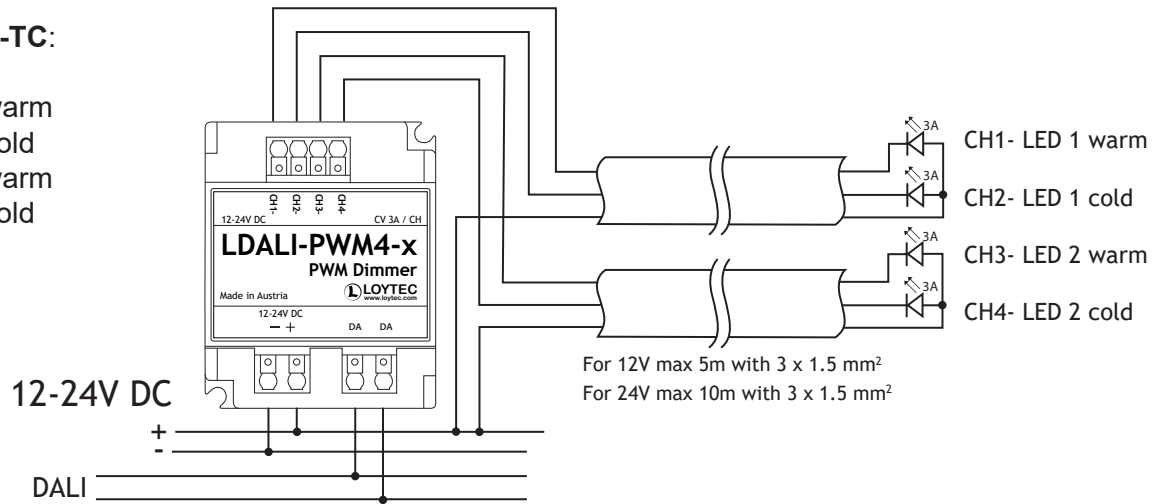

LDALI-PWM4-TC:

- CH1- LED 1 warm
- CH2- LED 1 cold
- CH3- LED 2 warm
- CH4- LED 2 cold