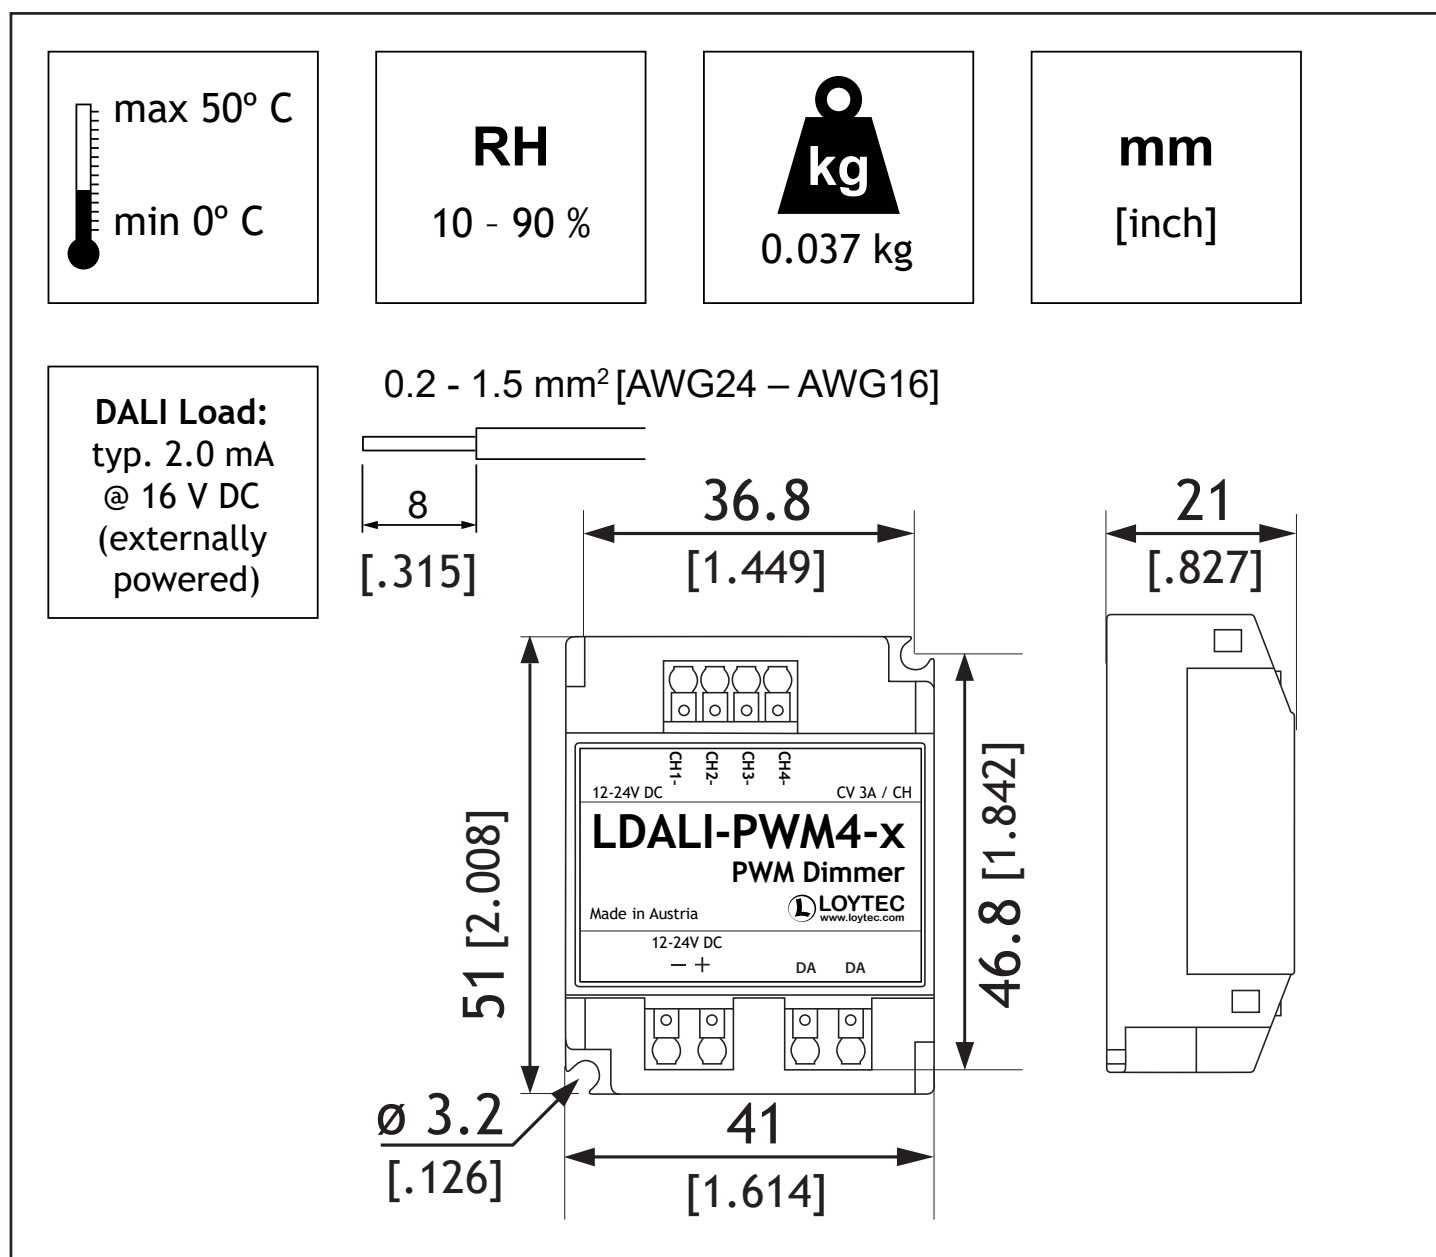

## Installation instructions

Instructions de montage

Instruzioni di montaggio

Montageanweisung

Instrucciones de montaje

Montagevoorschrift

Monteringsanvisning

### LDALI-PWM4-RGBW:

- CH1- R (red)
- CH2- G (green)
- CH3- B (blue)
- CH4- W (white)

### LDALI-PWM4-TC:

- CH1- LED 1 warm
- CH2- LED 1 cold
- CH3- LED 2 warm
- CH4- LED 2 cold