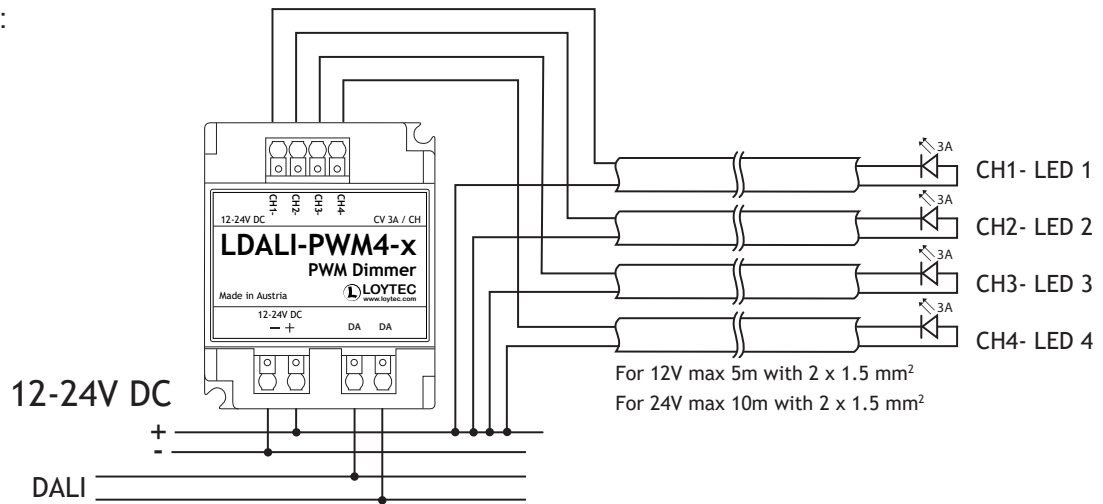

LDALI-PWM4:

- CH1- LED 1
- CH2- LED 2
- CH3- LED 3
- CH4- LED 4

Use same power supply for PWM Dimmer and LEDs!